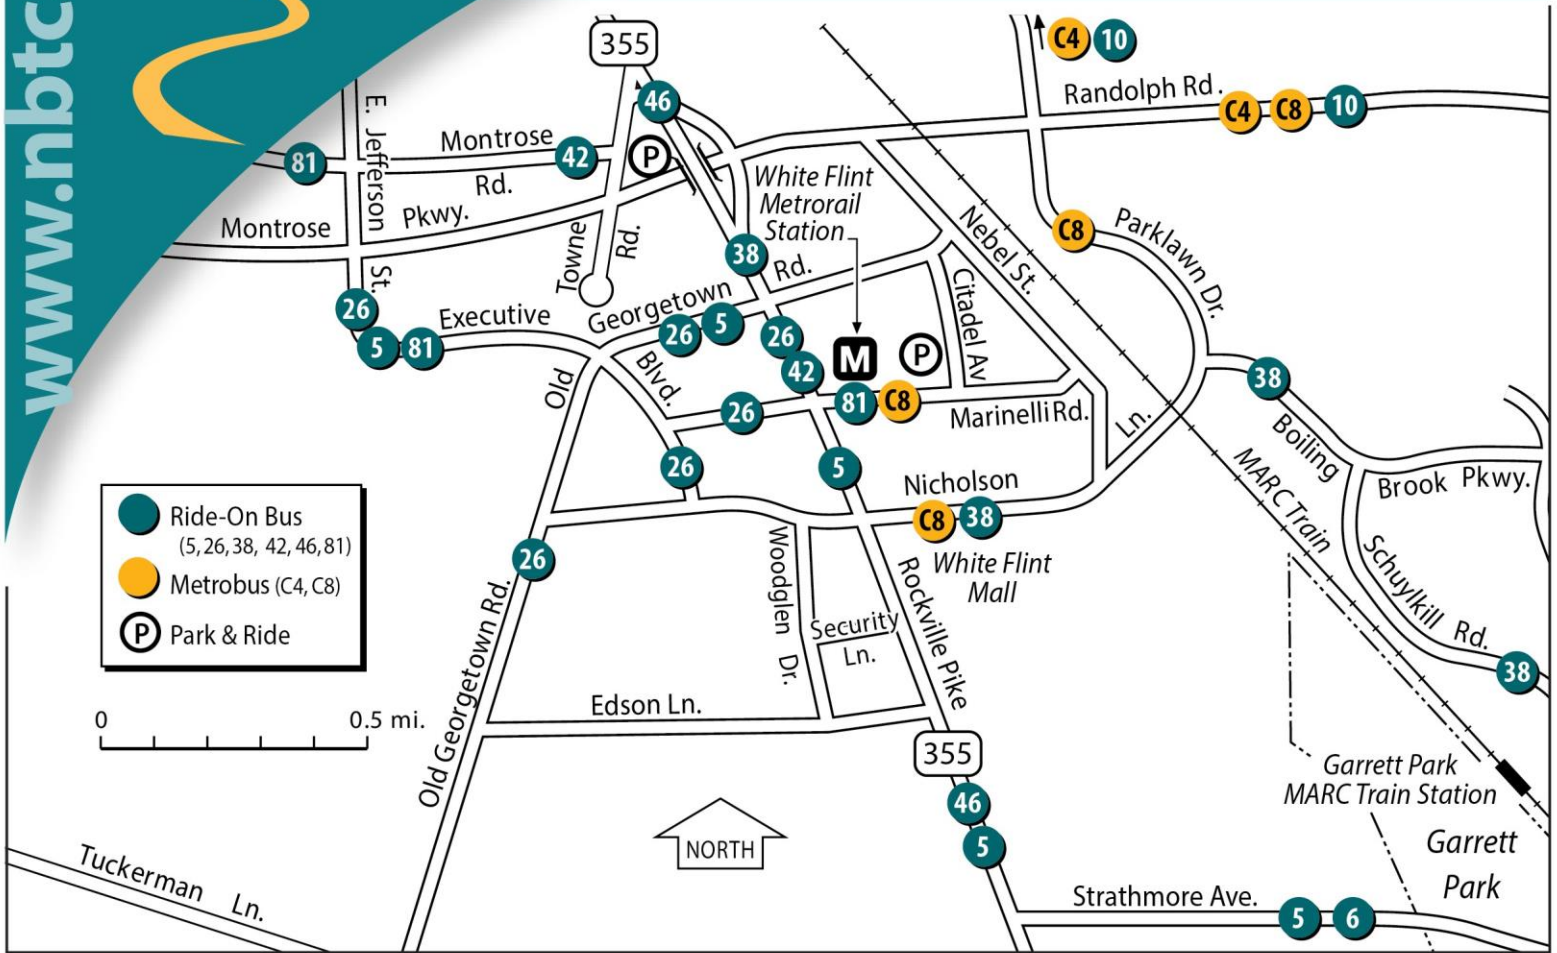

North Bethesda
Transportation
Center

PUBLIC TRANSIT SERVING
WHITE FLINT METRO STATION & VICINITY

ROUTE	FREQUENCY	WEEKDAY SERVICE HOURS*	BUS SERVICES INFORMATION
Ride On 5	20-30 minutes	Twinbrook Metro Station • 5:40am-12:28am Silver Spring Metro Station • 5:00am-11:48pm	Serves Twinbrook Metro, White Flint Metro, Garrett Park, and Silver Spring Metro Stations.
Ride On 26	20-30 minutes	Glenmont Metro Station • 4:56am-11:17pm Westfield Montgomery Mall Transit Center • 4:27am-12:20am	Serves Glenmont Metro, Twinbrook Metro, White Flint Metro, and Westfield Montgomery Mall Transit Center.
Ride On 38	20-35 minutes	Wheaton Metro Station • 5:11am-9:46pm White Flint Metro Station • 5:42am-10:12pm	Serves Wheaton Metro and White Flint Metro. Midday service diverts to Holiday Park Senior Service Center.
Ride On 42	20-30 minutes	Westfield Montgomery Mall Transit Center • 5:36am-8:20pm White Flint Metro Station • 5:42am-7:42pm	Serves Westfield Montgomery Mall Transit Center, Montrose Road, Tuckerman Lane, and White Flint Metro. Certain trips to Postal Academy.