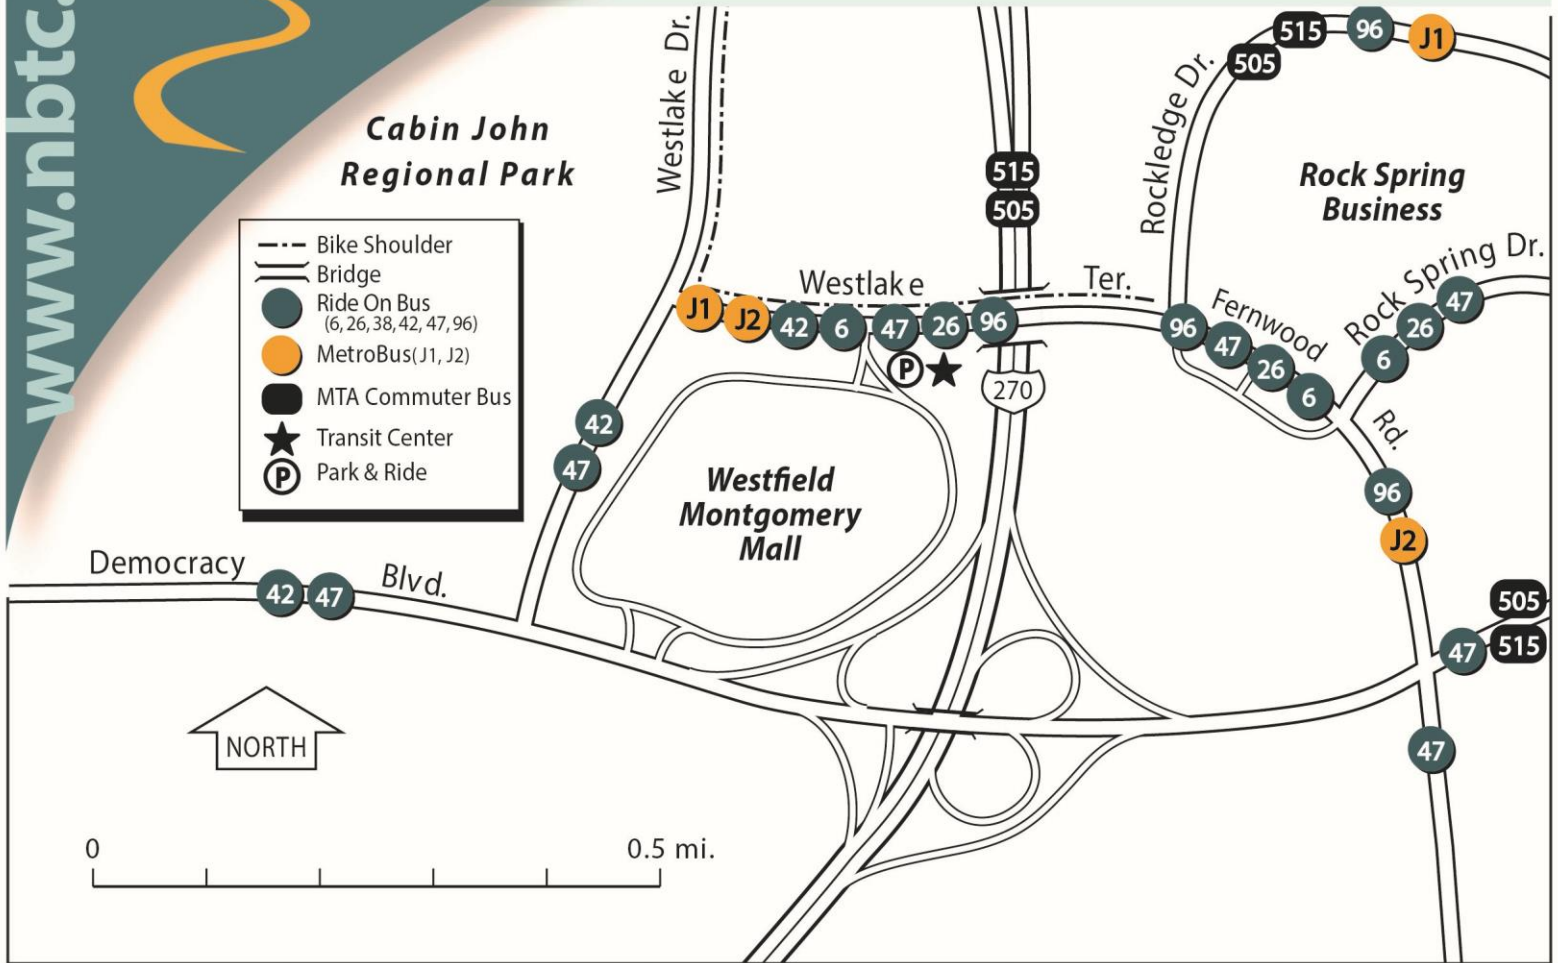

North Bethesda
Transportation
Center

PUBLIC TRANSIT SERVING
WESTFIELD MONTGOMERY MALL

ROUTE	FREQUENCY	WEEKDAY SERVICE HOURS*	BUS SERVICES INFORMATION
Ride On 6	30 minutes	Grosvenor-Strathmore Metro Station • 6:07am-8:10pm Westfield Montgomery Mall Transit Center/Rock Spring Park to Grosvenor-Strathmore Metro • 6:15am-8:19pm	Serves Grosvenor-Strathmore Metro, Tuckerman Lane, Old Georgetown Road, Rock Spring Business Park, and Westfield Montgomery Mall Transit Center.
Ride On 26	20-30 minutes	Glenmont Metro Station • 4:56am-11:17pm Westfield Montgomery Mall Transit Center/Rock Spring Park • 4:27am-12:20am	Serves Westfield Montgomery Mall Transit Center, White Flint Metro, Twinbrook Metro, and Glenmont Metro.
Ride On 42	20-30 minutes	Westfield Montgomery Mall Transit Center • 5:36am-8:20pm White Flint Metro Station • 5:42am-7:42pm	Serves Westfield Montgomery Mall Transit Center, Montrose Road, Tuckerman Lane, and White Flint Metro. Certain trips to Postal Academy.
Ride On 47	20-30 minutes	Rockville Metro Station • 5:14am-10:10pm Bethesda Metro Station • 5:15am-9:55pm	Serves Rockville Metro, Westfield Montgomery Mall Transit Center, Rockledge Drive, and Bethesda Metro.