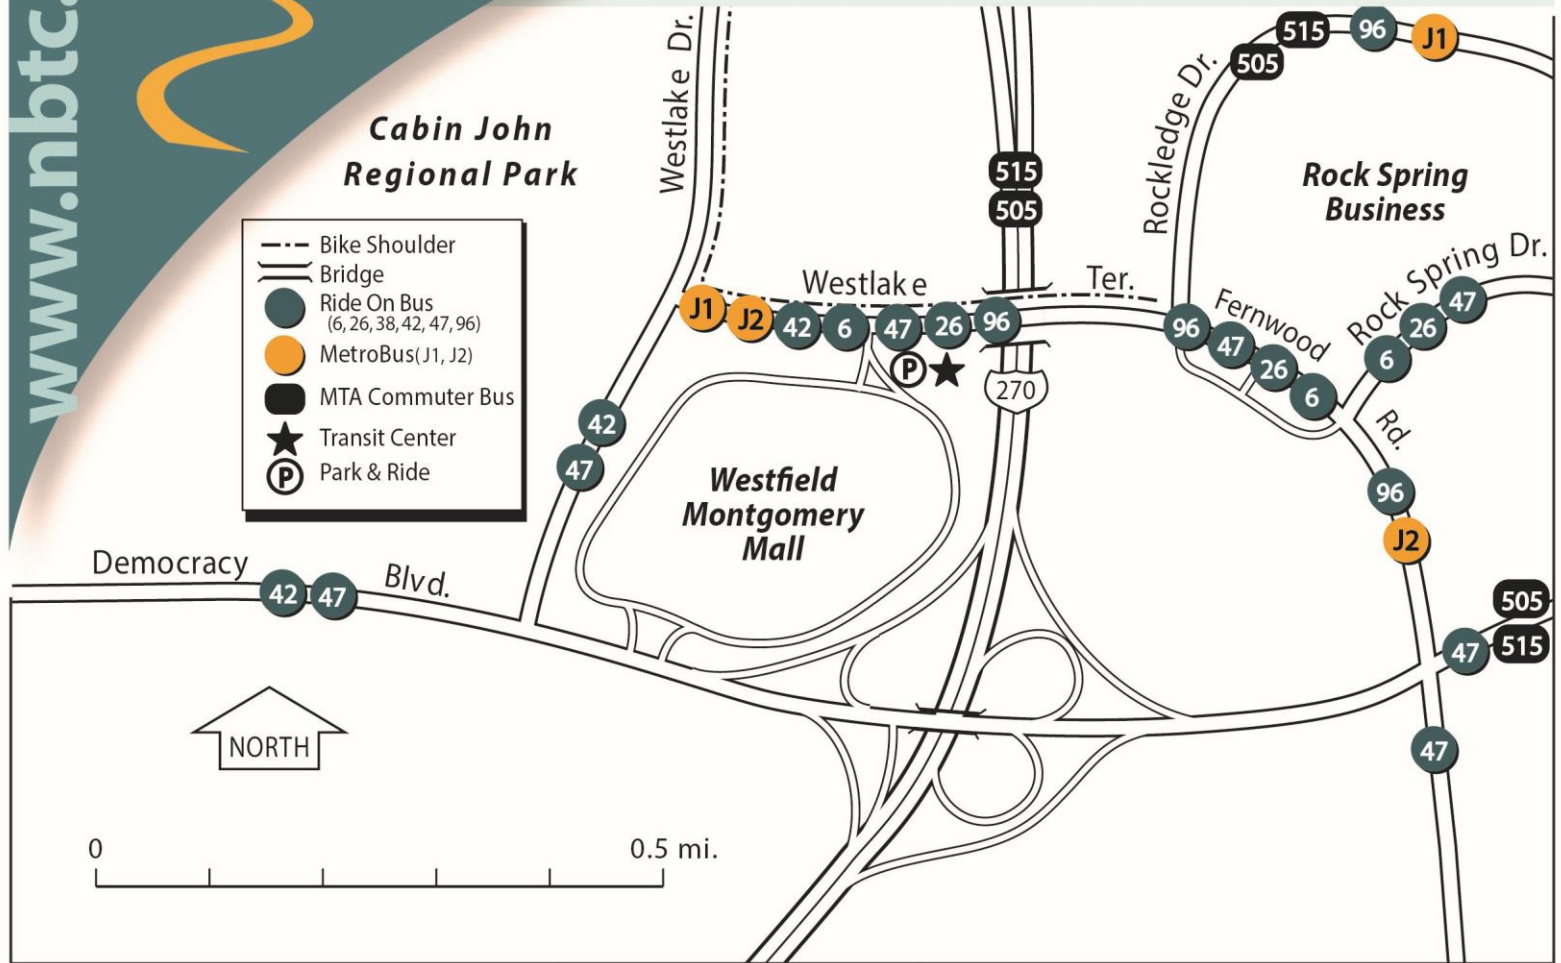

North Bethesda  
Transportation  
Center

PUBLIC TRANSIT SERVING  
WESTFIELD MONTGOMERY MALL

ROUTE	FREQUENCY	WEEKDAY SERVICE HOURS*	BUS SERVICES INFORMATION
<b>Ride On 6</b>	30 minutes	Grosvenor-Strathmore Metro Station to Westfield Montgomery Mall Transit Center • 5:55am-8:06pm Westfield Montgomery Mall Transit Center/Rock Spring Park to Grosvenor-Strathmore Metro • 6:15am-8:30pm	Serves Grosvenor-Strathmore Metro, Tuckerman Lane, Old Georgetown Road, Rock Spring Business Park, and Westfield Montgomery Mall Transit Center.
<b>Ride On 26</b>	20-30 minutes	Glenmont Metro Station • 4:55am-12:05am Westfield Montgomery Mall Transit Center/Rock Spring Park • 4:25am-12:25am	Serves Westfield Montgomery Mall Transit Center, White Flint Metro, Twinbrook Metro, and Glenmont Metro.
<b>Ride On 42</b>	20-30 minutes	Westfield Montgomery Mall Transit Center • 5:15am-8:35pm White Flint Metro Station • 5:15am-7:55pm	Serves Westfield Montgomery Mall Transit Center, Montrose Road, Tuckerman Lane, and White Flint Metro. Certain trips to Postal Academy.
<b>Ride On 47</b>	20-30 minutes	Rockville Metro Station • 5:15am-10:35pm Bethesda Metro Station • 5:15am-10:40pm	Serves Rockville Metro, Westfield Montgomery Mall Transit Center, Rockledge Drive, and Bethesda Metro.