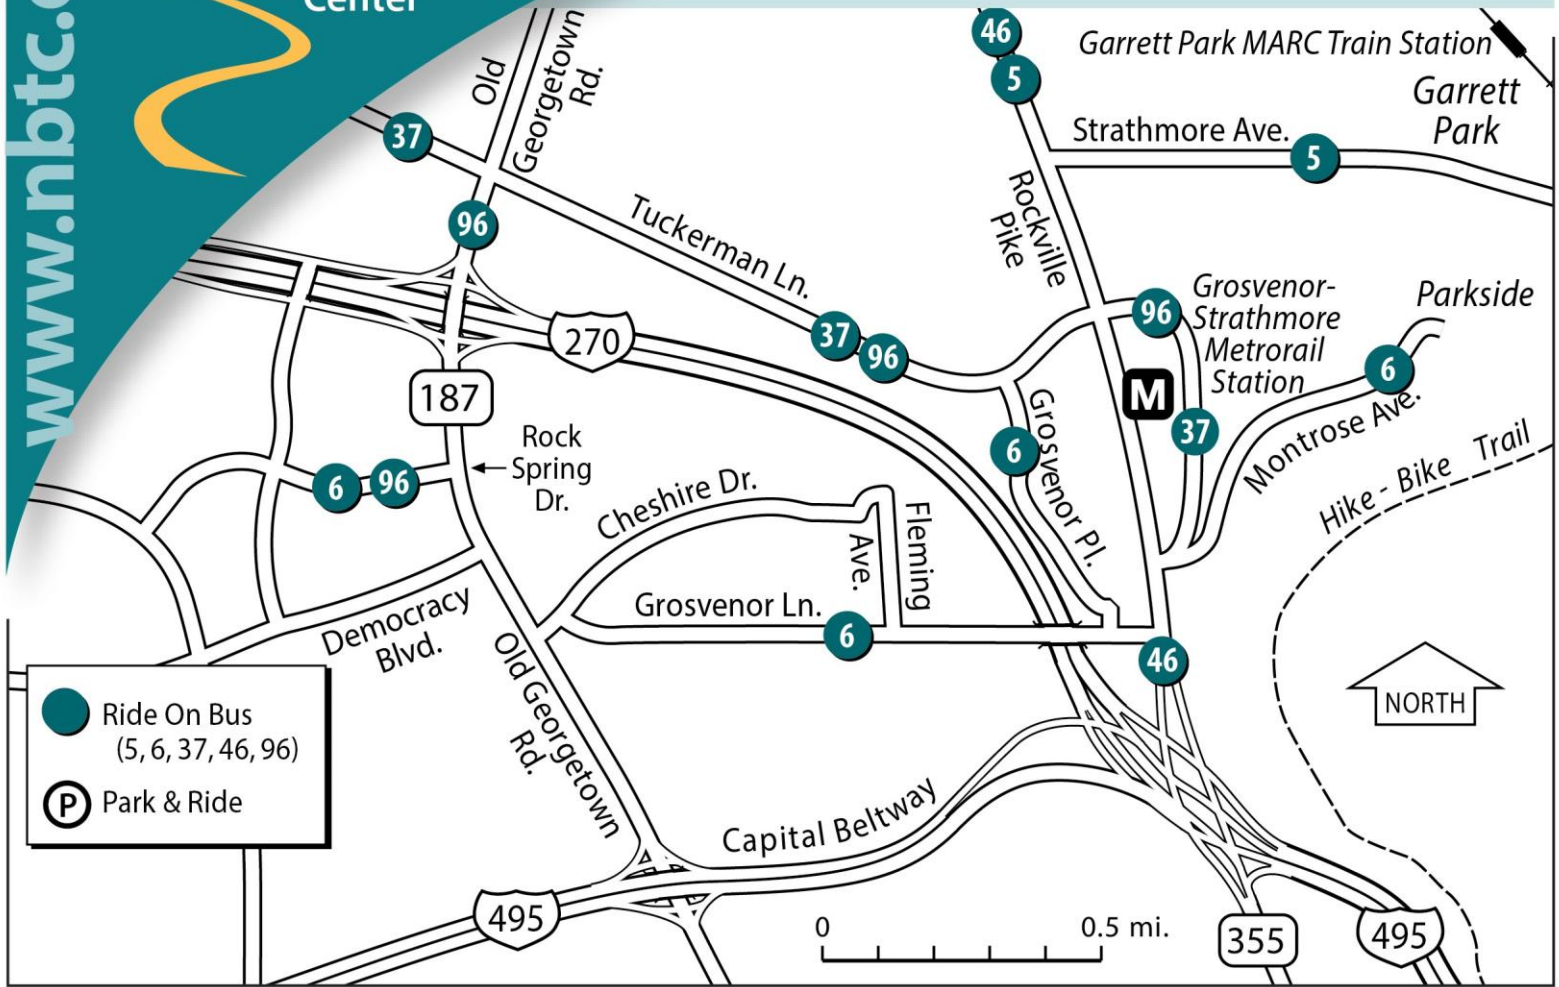

North Bethesda
Transportation
Center

PUBLIC TRANSIT SERVING
GROSVENOR-STRATHMORE METRO & VICINITY

ROUTE	FREQUENCY	WEEKDAY SERVICE HOURS*	BUS SERVICES INFORMATION
Ride On 5	20-30 minutes	Twinbrook Metro Station • 5:40am-12:28am Silver Spring Metro Station • 5:00am-11:48pm	Serves Twinbrook Metro, White Flint Metro, Garrett Park, Kensington, and Silver Spring Metro.
Ride On 6	30 minutes	Grosvenor-Strathmore Metro-Westfield Montgomery Mall Transit Center • 6:07am-8:10pm Westfield Montgomery Mall Transit Center- Grosvenor-Strathmore Metro/Parkside • 6:15am-8:19pm	Serves Parkside/Grosvenor-Strathmore Metro, Tuckerman Lane, Old Georgetown Road, Rock Spring Business Park, and Westfield Montgomery Mall Transit Center.
Ride On 37	30 minutes	Wheaton Metro Station • 6:00am-8:35am Grosvenor-Strathmore Metro • 6:18am- 8:54am & 3:59pm-7:29pm Potomac Comm. Center • 6:17am-9:20am & 4:30pm-7:15pm	Serves Potomac Community Center (Falls Road), Tuckerman Lane, Grosvenor-Strathmore Metro, and Wheaton Metro.
Ride On 46	15-30 minutes	Montgomery College (Rockville) • 4:59am-12:30am Medical Center Metro Station • 5:42am-1:15am	Serves Montgomery College, Rockville Metro, Twinbrook Metro, White Flint Metro, Grosvenor-Strathmore Metro, and Medical Center Metro. Very limited service to Shady Grove Metro.