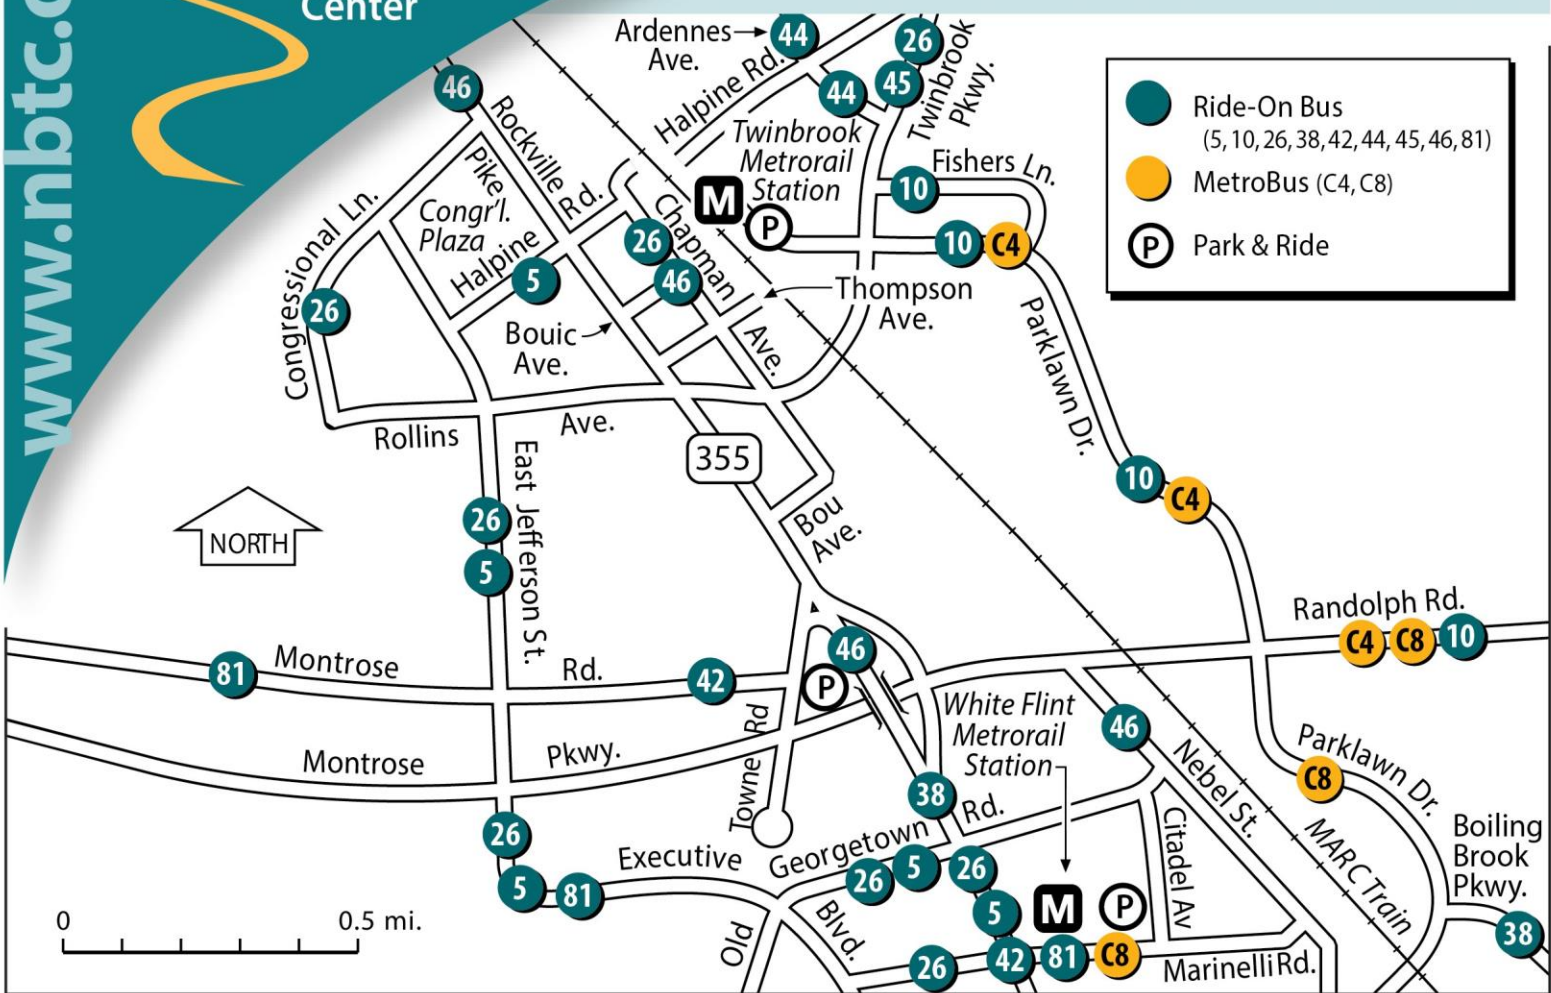

North Bethesda
Transportation
Center

PUBLIC TRANSIT SERVING TWINBROOK
METRO / CONGRESSIONAL PLAZA & VICINITY

ROUTE	FREQUENCY	WEEKDAY SERVICE HOURS*	BUS SERVICES INFORMATION
Ride On 5	20-30 minutes	Twinbrook Metro Station • 5:40am-12:28am Silver Spring Metro Station • 5:00am-11:48pm	Serves Twinbrook Metro, White Flint Metro, Garrett Park, and Silver Spring Metro.
Ride On 10	30 minutes	Twinbrook Metro Station • 5:15am-10:13pm Hillandale • 4:38am-9:47pm	Serves Twinbrook Metro, Parklawn Drive, Randolph Road, Glenmont Metro, Old Columbia Pike, White Oak Center, and Hillandale (New Hampshire Avenue and Powder Mill Road).
Ride On 26	20-30 minutes	Westfield Montgomery Mall Transit Center • 4:27am-12:20am Glenmont Metro Station • 4:56am-11:17pm	Serves Glenmont & White Flint Metro, Twinbrook Metro, and Westfield Montgomery Mall Transit Center.
Ride On 38	20-35 minutes	White Flint Metro Station • 5:42am-10:12pm Wheaton Metro Station • 5:11am-9:46pm	Serves Wheaton and White Flint Metro Stations. Midday service diverts to Holiday Park Senior Service Center.