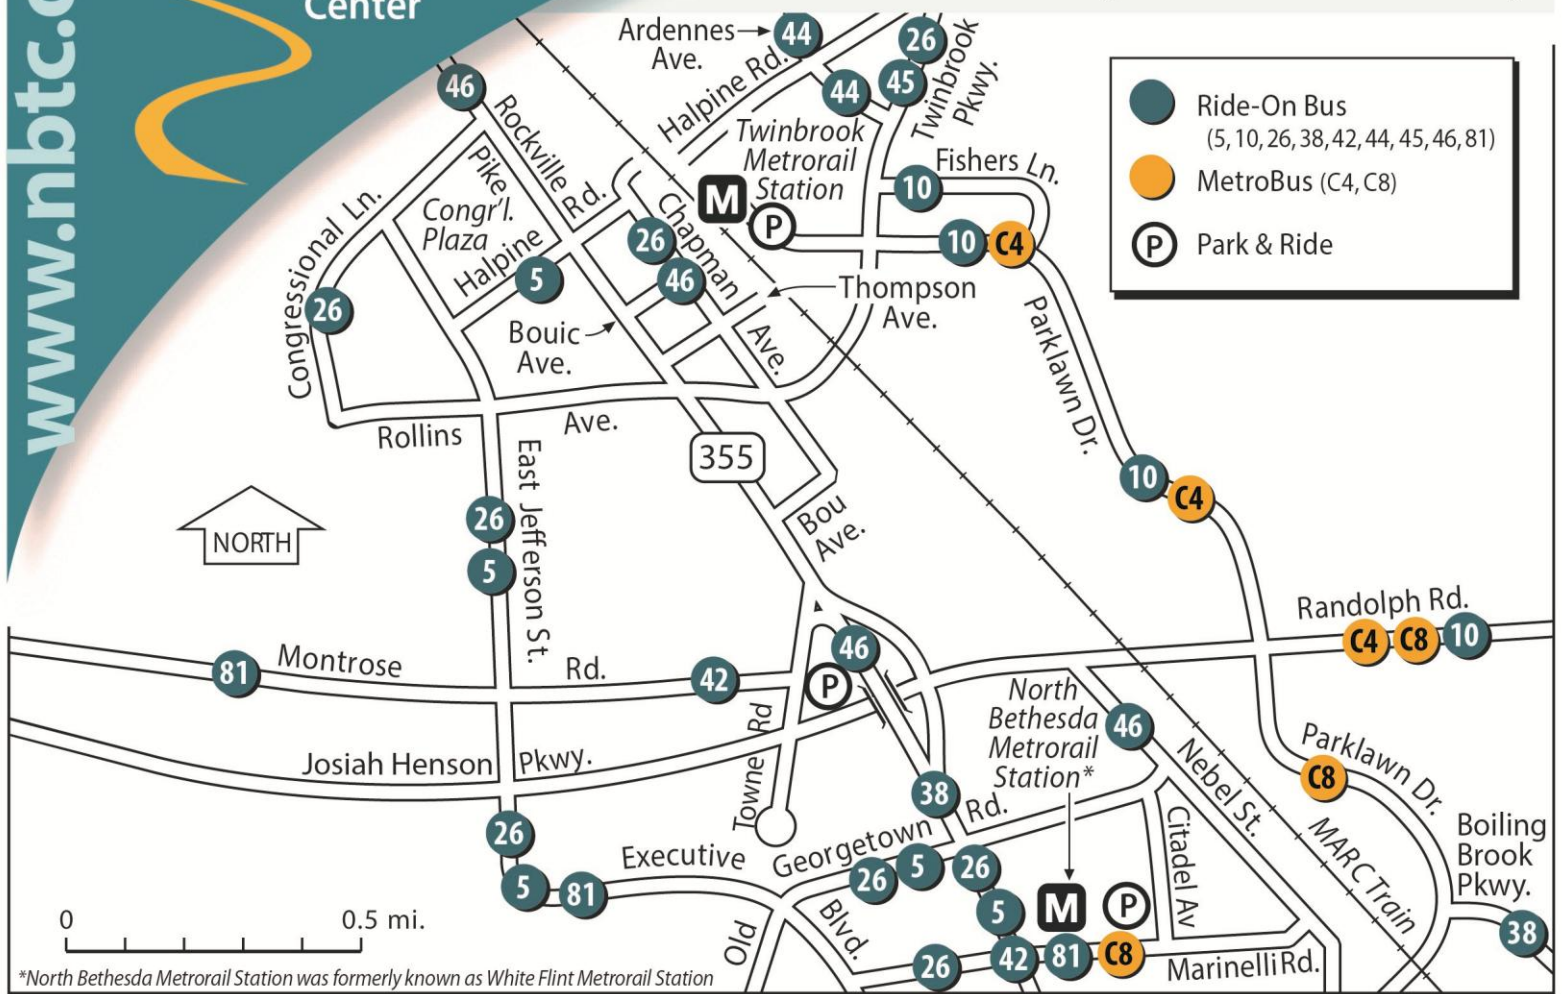

North Bethesda Transportation Center

Twinbrook Metrorail/Congressional Plaza & Vicinity

PUBLIC TRANSIT SERVING

*North Bethesda Metrorail Station was formerly known as White Flint Metrorail Station

ROUTE	FREQUENCY	WEEKDAY SERVICE HOURS*	BUS SERVICES INFORMATION
Ride On 5	20-30 minutes	Twinbrook Metro Station • 5:40am-1:35am Silver Spring Metro Station • 5:00am-12:55am	Serves Twinbrook Metro, North Bethesda (formerly White Flint) Metro, Garrett Park, and Silver Spring Metro.
Ride On 10	30 minutes	Twinbrook Metro Station • 5:15am-10:40pm Hillandale • 4:40am-10:25pm	Serves Twinbrook Metro, Parklawn Drive, Randolph Road, Glenmont Metro, Old Columbia Pike, White Oak Shopping Center, and Hillandale (New Hampshire Avenue and Powder Mill Road).
Ride On 26	20-30 minutes	Glenmont Metro Station • 4:55am-12:05am Westfield Montgomery Mall Transit Center • 4:25am-12:25am	Serves Glenmont & North Bethesda (formerly White Flint) Metro, Twinbrook Metro, and Westfield Montgomery Mall Transit Center.
Ride On 38	20-35 minutes	Wheaton Metro Station • 5:00am-9:40pm North Bethesda (formerly White Flint) Metro Station • 5:25am-10:15pm	Serves Wheaton and North Bethesda (formerly White Flint) Metro Stations. Midday service diverts to Holiday Park Senior Service Center.