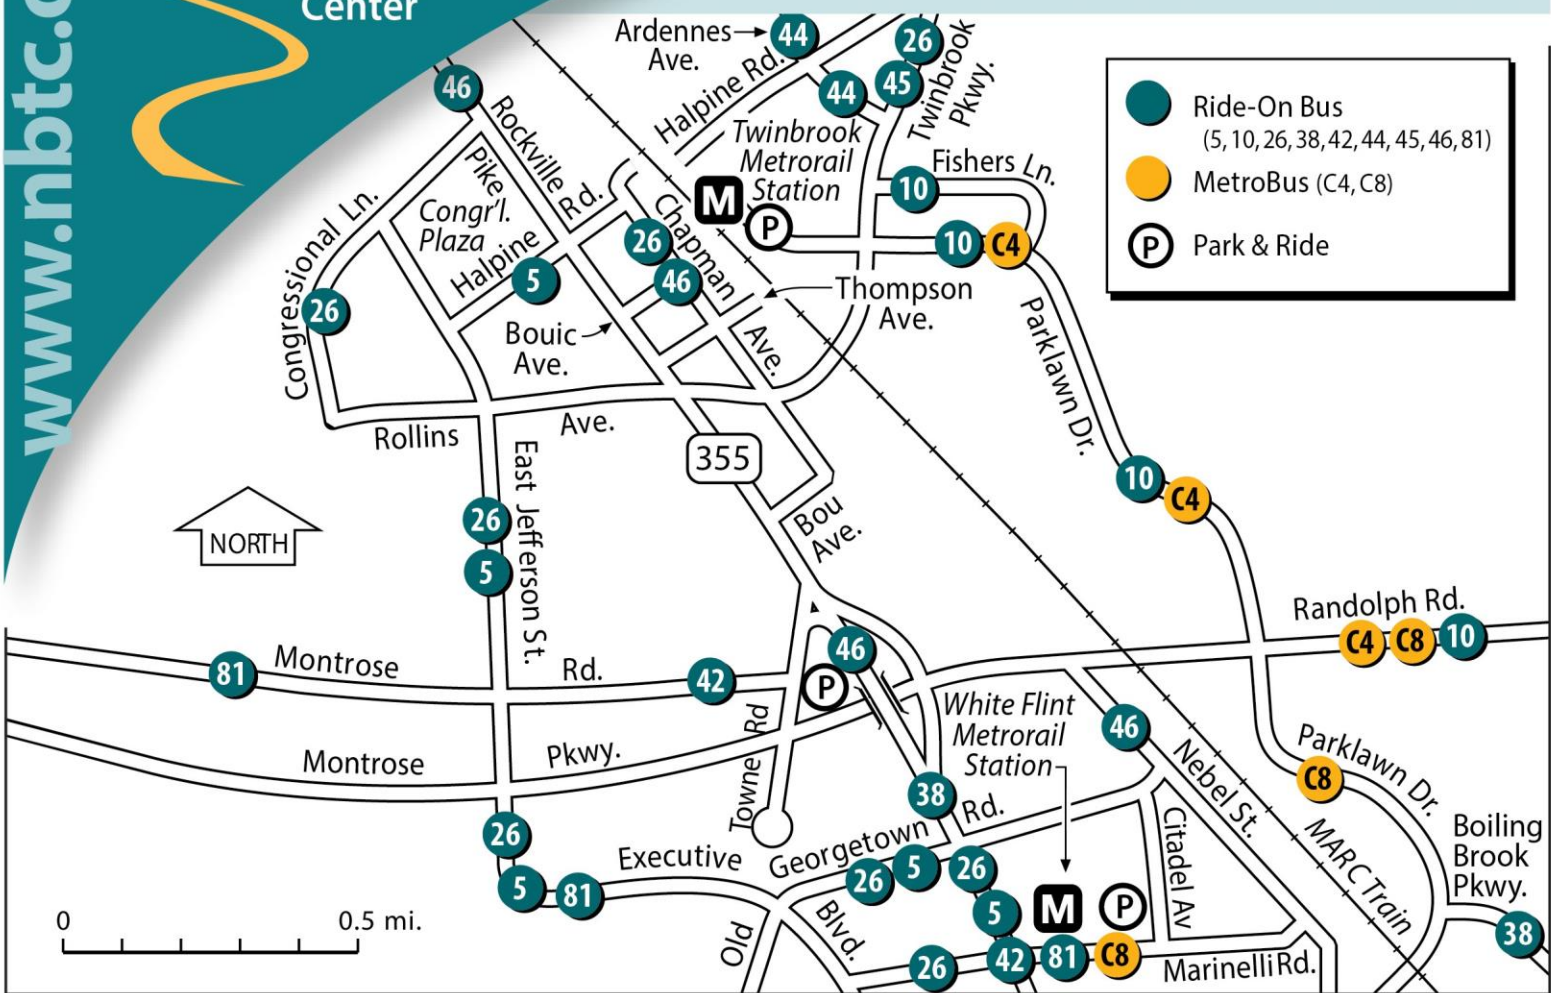

North Bethesda  
Transportation  
Center

PUBLIC TRANSIT SERVING TWINBROOK  
METRO / CONGRESSIONAL PLAZA & VICINITY

ROUTE	FREQUENCY	WEEKDAY SERVICE HOURS*	BUS SERVICES INFORMATION
<b>Ride On 5</b>	20-30 minutes	Twinbrook Metro Station • 5:40am-12:35am Silver Spring Metro Station • 5:00am-11:55pm	Serves Twinbrook Metro, White Flint Metro, Garrett Park, and Silver Spring Metro.
<b>Ride On 10</b>	30 minutes	Twinbrook Metro Station • 5:15am-10:40pm Hillandale • 4:40am-10:25pm	Serves Twinbrook Metro, Parklawn Drive, Randolph Road, Glenmont Metro, Old Columbia Pike, White Oak Center, and Hillandale (New Hampshire Avenue and Powder Mill Road).
<b>Ride On 26</b>	20-30 minutes	Glenmont Metro Station • 4:55am-12:05am Westfield Montgomery Mall Transit Center • 4:25am-12:25am	Serves Glenmont & White Flint Metro, Twinbrook Metro, and Westfield Montgomery Mall Transit Center.
<b>Ride On 38</b>	20-35 minutes	Wheaton Metro Station • 5:10am-9:40pm White Flint Metro Station • 5:40am-10:15pm	Serves Wheaton and White Flint Metro Stations. Midday service diverts to Holiday Park Senior Service Center.