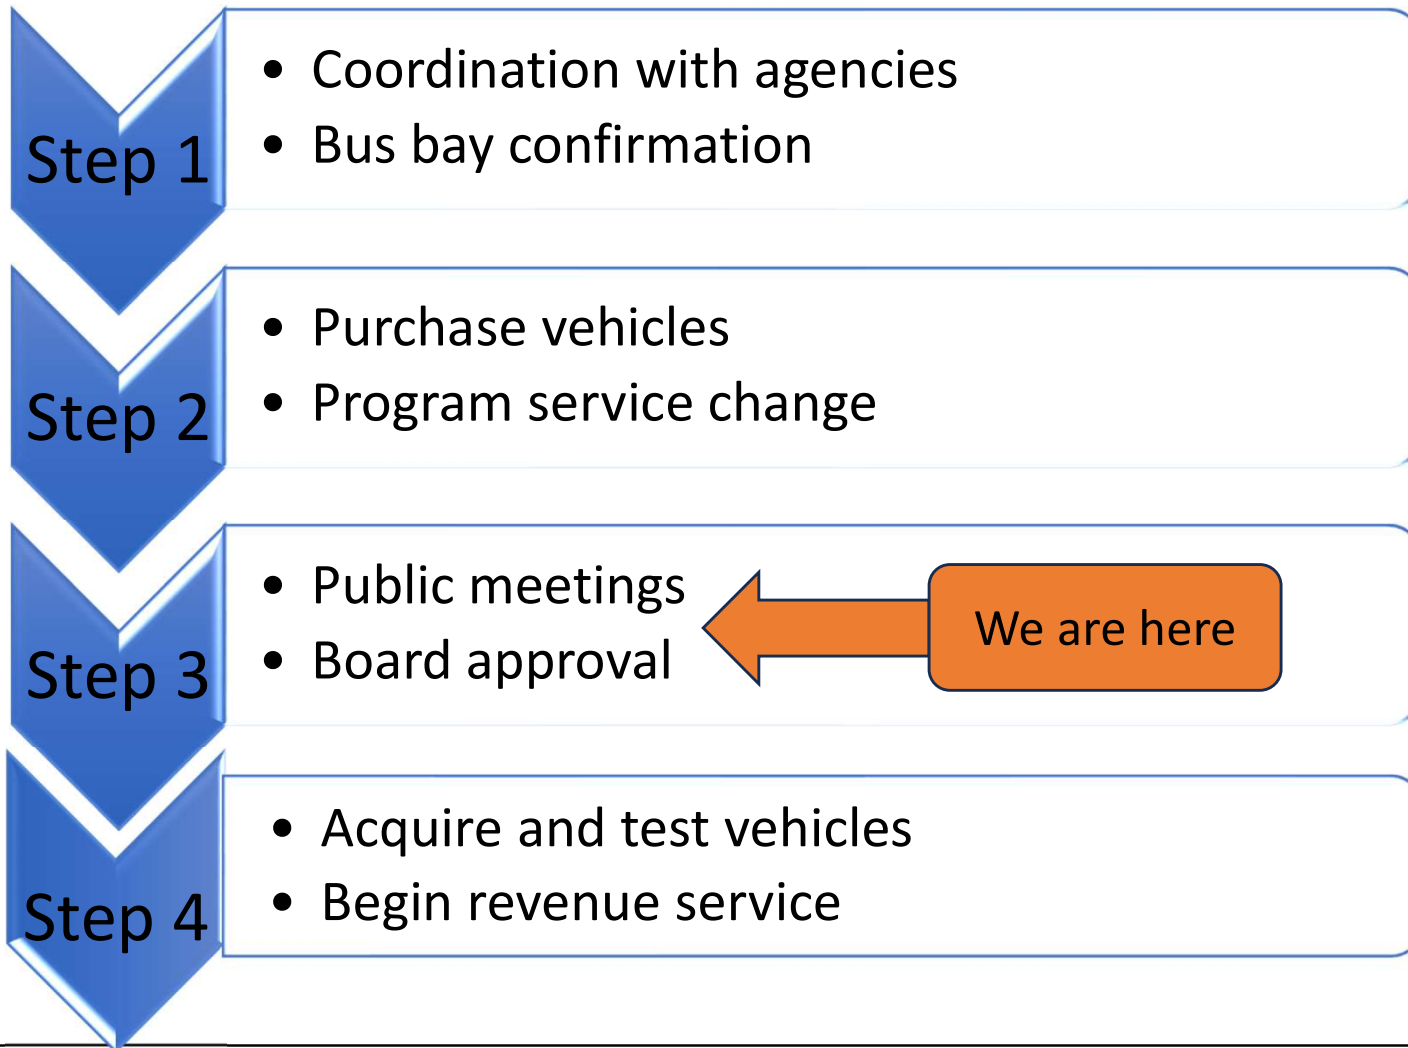

County of Fairfax, Virginia

I-495 American Legion Bridge Express Service Plan Summary July 19, 2023

Coordination / Implementation

Project Timeline

Implementation Plan / Schedule

Task	Details	Buses in Operation	Time Frame
Order buses		-	2023
Phase I	20 min peak only	6	Early 2024 - Mid 2025
Phase II	15 mins during peak, 45 mins midday	7	Mid 2025 and onward

Fairfax Connector Route 798: Tysons Westpark - Bethesda

Phase 1 (Early 2024-Mid 2025)

Phase 2 (Mid-2025 and onward)

OVERVIEW	CLASS	Express
	DIRECTIONS	Northbound/Southbound
	VIA	Tysons Corner Metro Station, I-495, Montgomery Mall, Medical Center Metro Station, Bethesda Metro Station
	TRANSFERS AVAILABLE	Connector 401, 402, 423, 427, 462, 463, 467, 494, 495, 574, 660; Metro Silver Line, Red Line; Metrobus 23A, 23T, 28A, J1, J2; Ride On 29, 30, 32, 33, 34, 36, 46, 47, 70, 101; MTA 203
	IMPROVEMENT(S)	New express service with a midday trip between Tysons and Bethesda (TBD)

OVERVIEW	CLASS	Express
	DIRECTIONS	Northbound/Southbound
	VIA	Tysons Corner Metro Station, I-495, Montgomery Mall, Medical Center Metro Station, Bethesda Metro Station
	TRANSFERS AVAILABLE	Connector 401, 402, 423, 427, 462, 463, 467, 494, 495, 574, 660; Metro Silver Line, Red Line; Metrobus 23A, 23T, 28A, J1, J2; Ride On 29, 30, 32, 33, 34, 36, 46, 47, 70, 101; MTA 203
	IMPROVEMENT(S)	Improved frequency during rush hours from 20 to 15 minutes, and new service during non-rush hours every 45 minutes