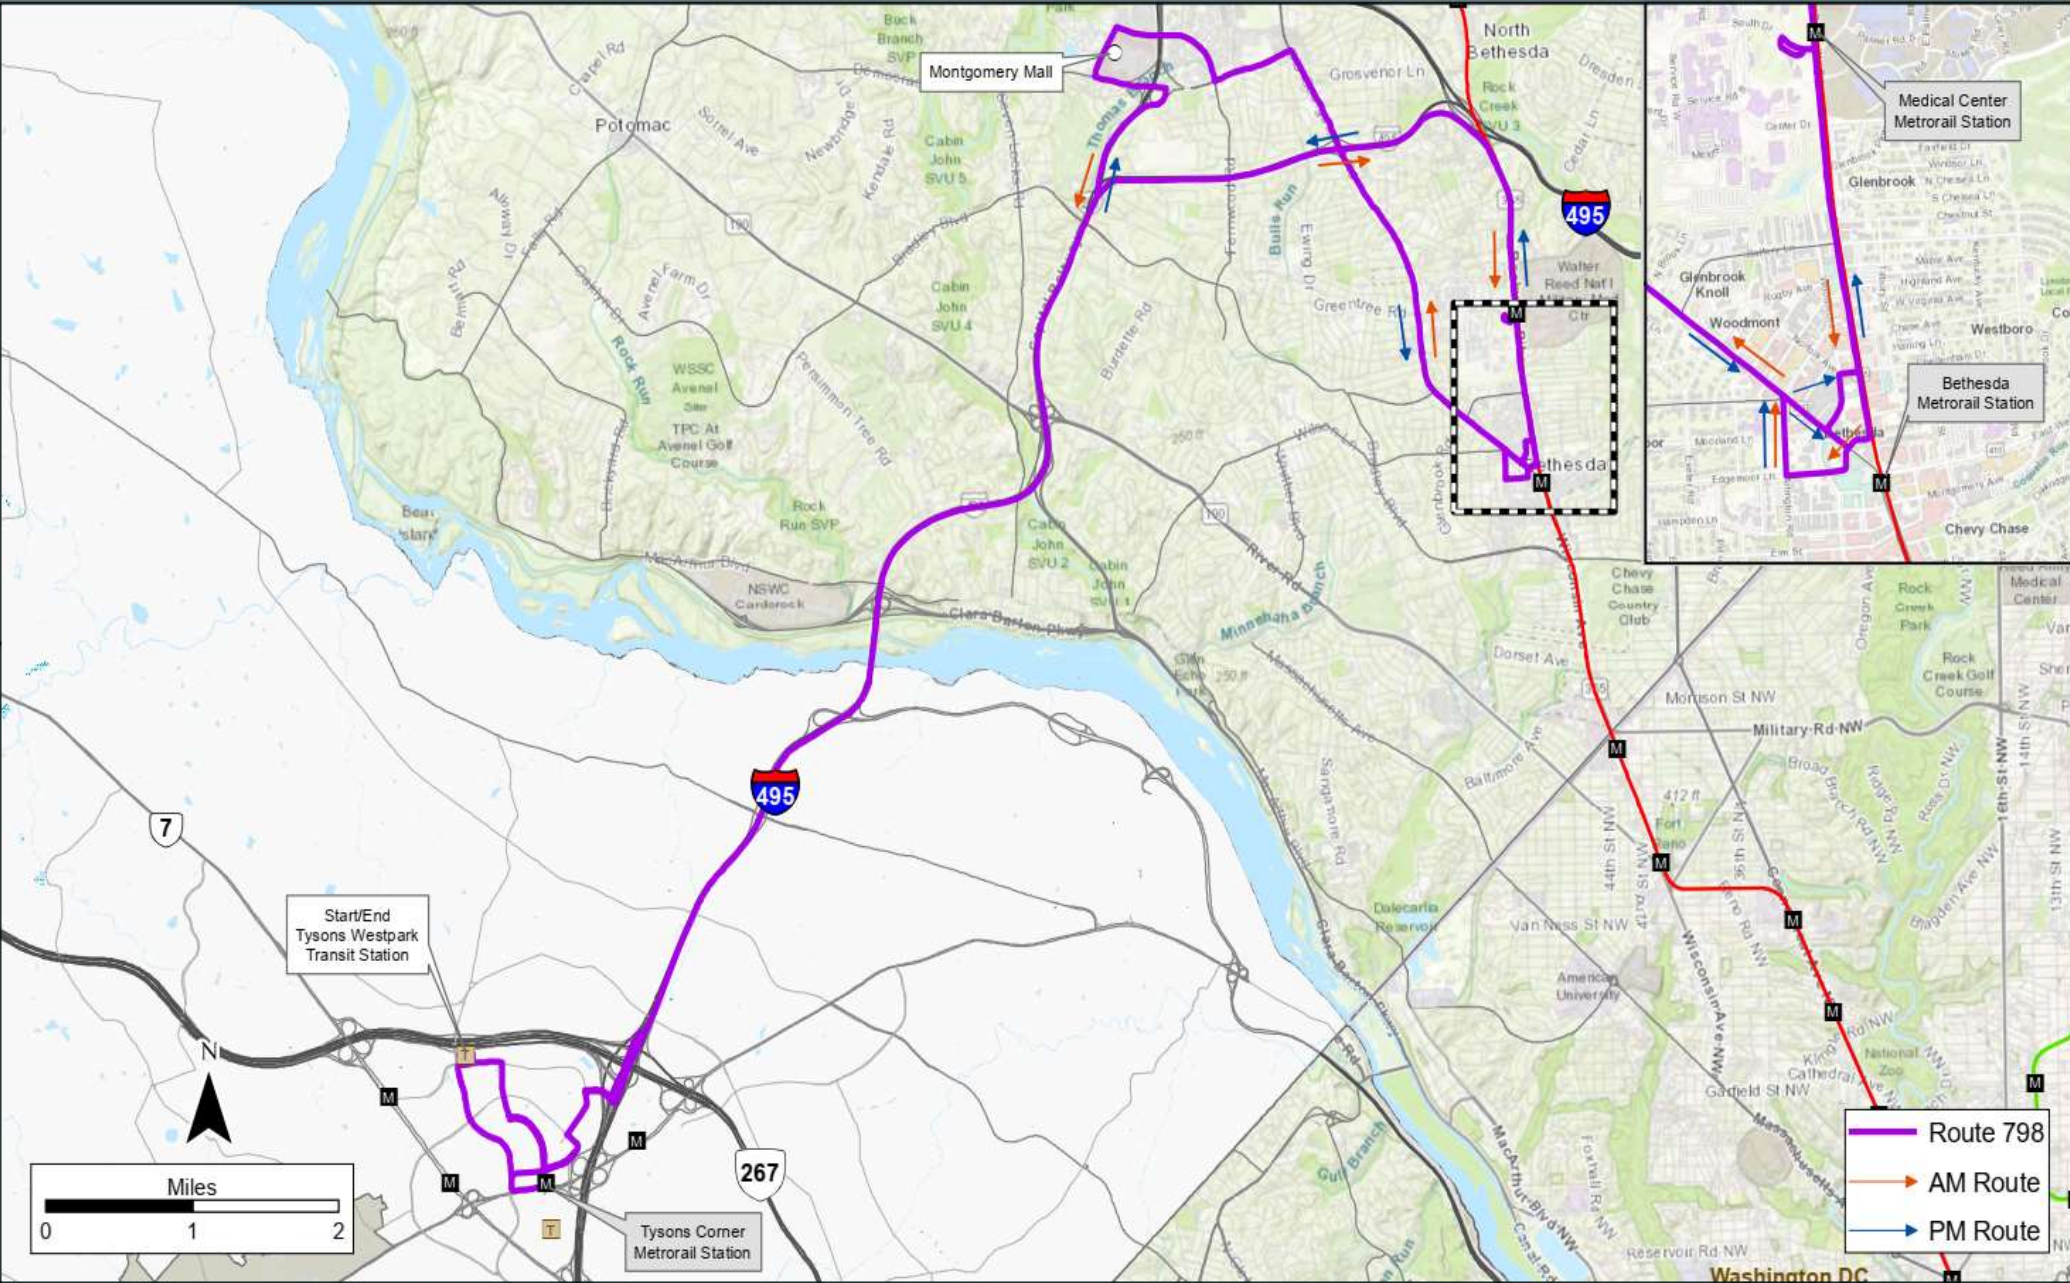

County of Fairfax, Virginia

I-495 American Legion Bridge Express Service Plan Summary July 19, 2023

Coordination / Implementation

Project Timeline

Implementation Plan / Schedule

Task	Details	Buses in Operation	Time Frame
Order buses		-	2023
Phase I	20 min peak only	6	Early 2024 - Mid 2025
Phase II	15 mins during peak, 45 mins midday	7	Mid 2025 and onward

Fairfax Connector Route 798: Tysons Westpark - Bethesda

Phase 1 (Early 2024-Mid 2025)

Phase 2 (Mid-2025 and onward)

OVERVIEW	CLASS	Express
	DIRECTIONS	Northbound/Southbound
	VIA	Tysons Corner Metro Station, I-495, Montgomery Mall, Medical Center Metro Station, Bethesda Metro Station
	TRANSFERS AVAILABLE	Connector 401, 402, 423, 427, 462, 463, 467, 494, 495, 574, 660; Metro Silver Line, Red Line; Metrobus 23A, 23T, 28A, J1, J2; Ride On 29, 30, 32, 33, 34, 36, 46, 47, 70, 101; MTA 203
	IMPROVEMENT(S)	New express service with a midday trip between Tysons and Bethesda (TBD)

OVERVIEW	CLASS	Express
	DIRECTIONS	Northbound/Southbound
	VIA	Tysons Corner Metro Station, I-495, Montgomery Mall, Medical Center Metro Station, Bethesda Metro Station
	TRANSFERS AVAILABLE	Connector 401, 402, 423, 427, 462, 463, 467, 494, 495, 574, 660; Metro Silver Line, Red Line; Metrobus 23A, 23T, 28A, J1, J2; Ride On 29, 30, 32, 33, 34, 36, 46, 47, 70, 101; MTA 203
	IMPROVEMENT(S)	Improved frequency during rush hours from 20 to 15 minutes, and new service during non-rush hours every 45 minutes

LEVEL OF SERVICE	PROPOSED ROUTE 798	SERVICE HOURS	WEEKDAY		SATURDAY	SUNDAY
			5:40 AM - 9:25 PM		No Service	No Service
			FREQUENCY	RUSH	15 mins	No Service
NON-RUSH	45 mins					

FACILITIES SERVED WITHIN A QUARTER MILE