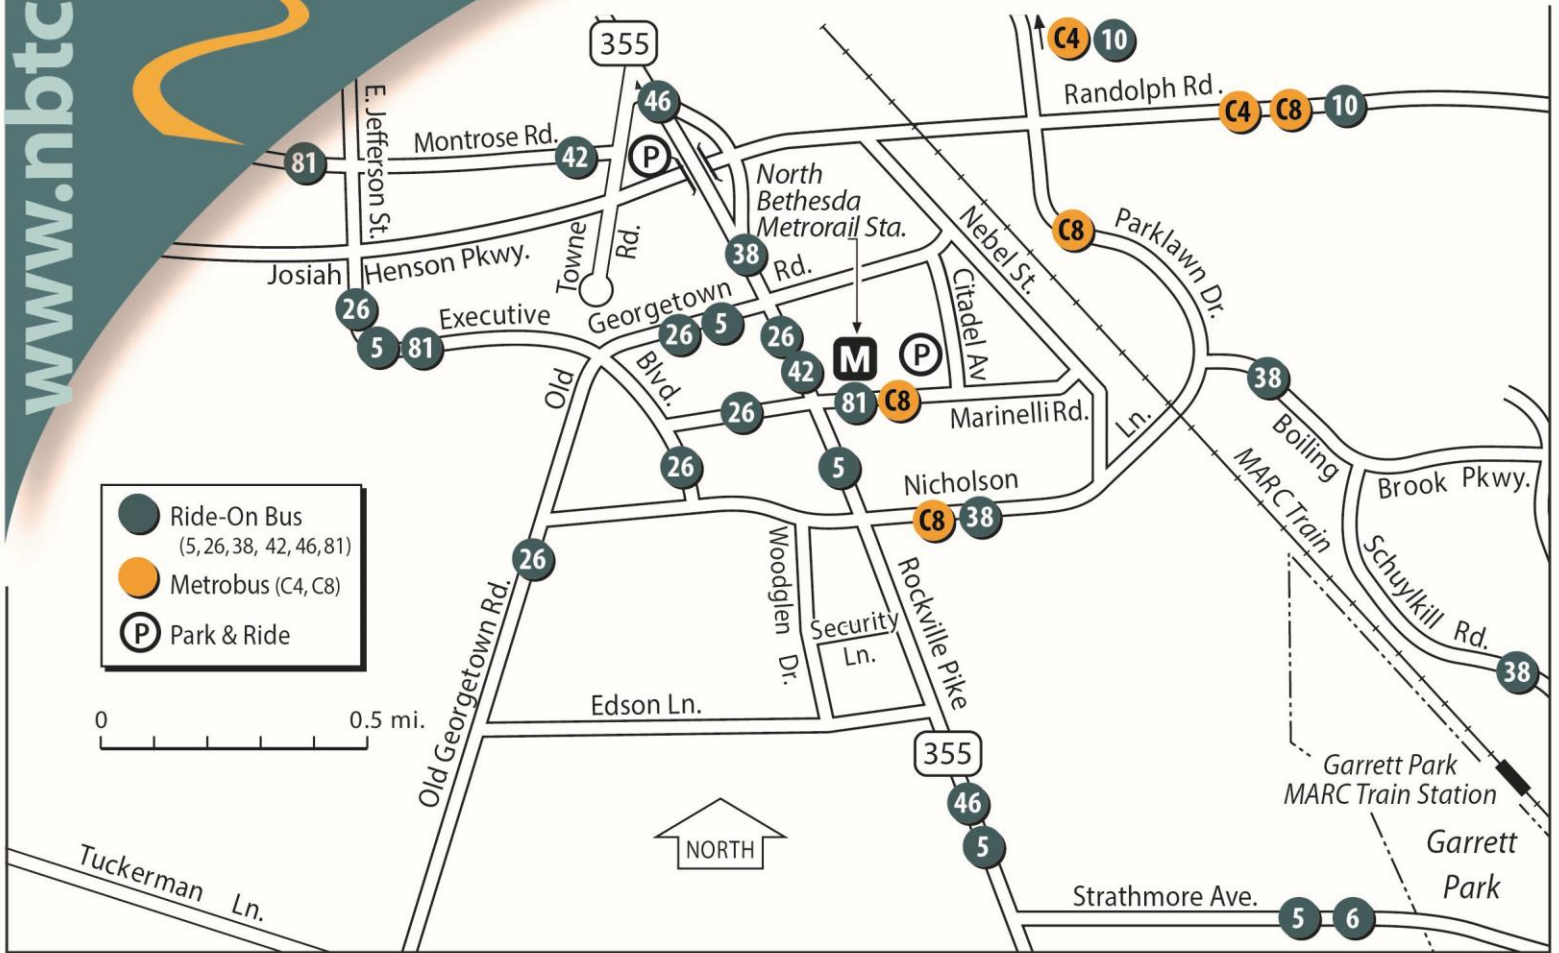

North Bethesda Transportation Center

PUBLIC TRANSIT SERVING North Bethesda (formerly White Flint) Metrorail Station & Vicinity

ROUTE	FREQUENCY	WEEKDAY SERVICE HOURS*	BUS SERVICES INFORMATION
Ride On 5	20-30 minutes	Twinbrook Metro Station • 5:40am-12:35am Silver Spring Metro Station • 5:00am-11:55pm	Serves Twinbrook Metro, North Bethesda (formerly White Flint) Metro, Garrett Park, and Silver Spring Metro Stations.
Ride On 26	20-30 minutes	Glenmont Metro Station • 4:55am-12:05am Westfield Montgomery Mall Transit Center • 4:25am-12:25am	Serves Glenmont Metro, Twinbrook Metro, North Bethesda (formerly White Flint) Metro, and Westfield Montgomery Mall Transit Center.
Ride On 38	20-35 minutes	Wheaton Metro Station • 5:10am-9:40pm North Bethesda (formerly White Flint) Metro Station • 5:40am-10:15pm	Serves Wheaton Metro and North Bethesda (formerly White Flint) Metro. Midday service diverts to Holiday Park Senior Service Center.
Ride On 42	20-30 minutes	Westfield Montgomery Mall Transit Center • 5:15am-8:35pm North Bethesda (formerly White Flint) Metro Station • 5:15am-7:55pm	Serves Westfield Montgomery Mall Transit Center, Montrose Road, Tuckerman Lane, and North Bethesda (formerly White Flint) Metro Metro. Certain trips to Postal Academy/William F. Bolger Center.