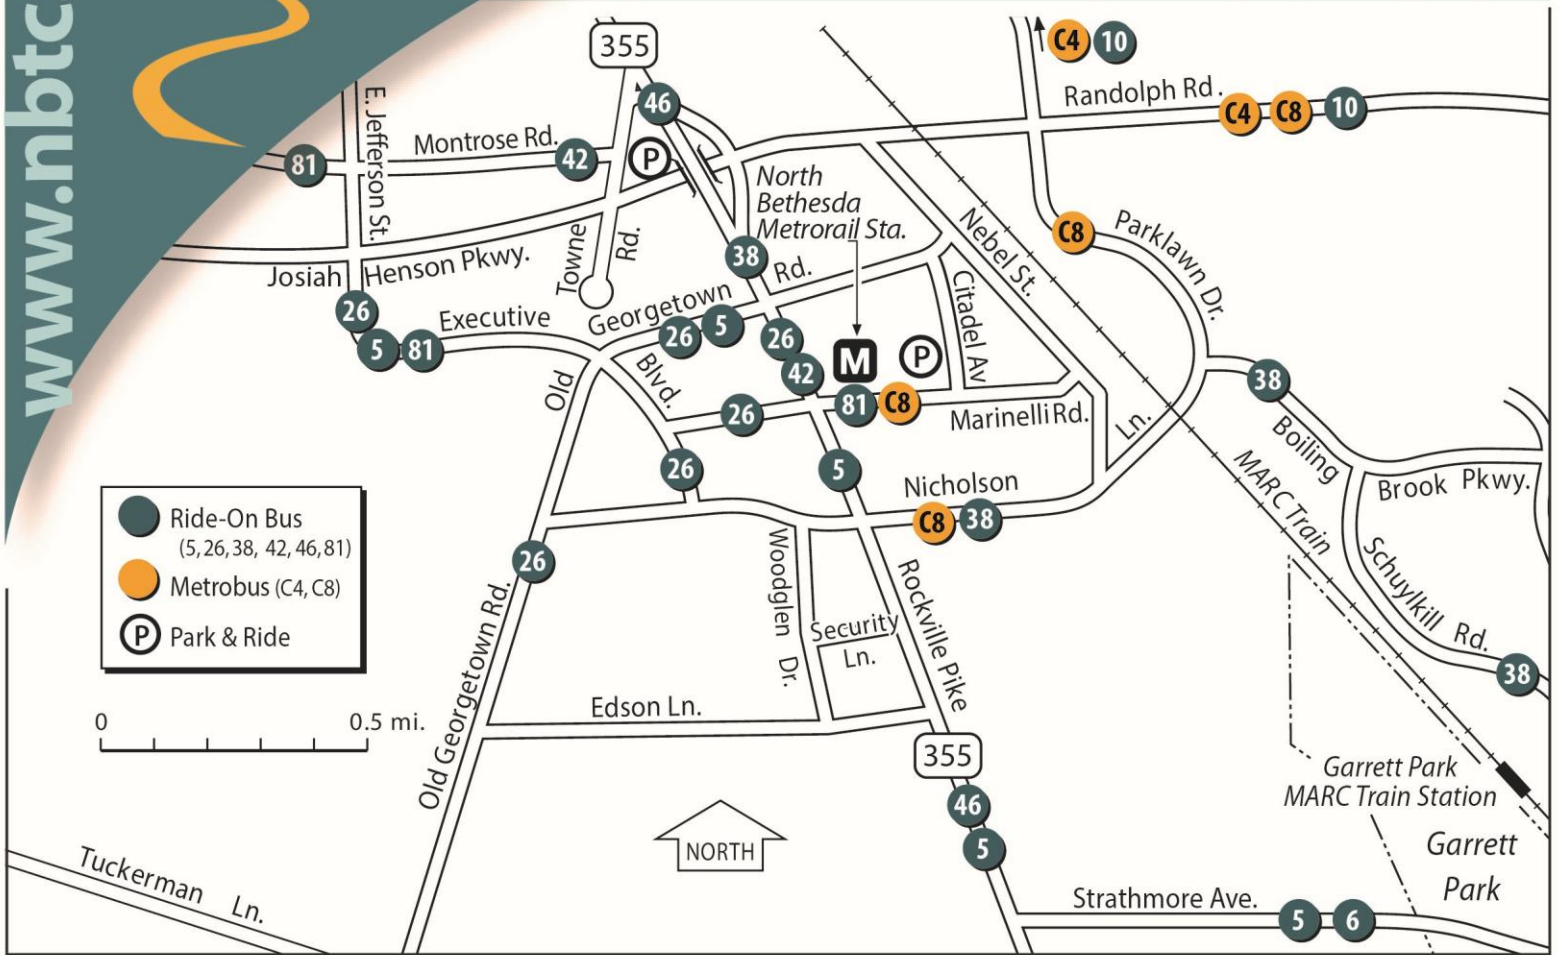

## PUBLIC TRANSIT SERVING North Bethesda (formerly White Flint) Metrorail Station & Vicinity

ROUTE	FREQUENCY	WEEKDAY SERVICE HOURS*	BUS SERVICES INFORMATION
<b>Ride On 5</b>	20-30 minutes	Twinbrook Metro Station • 5:40am-1:35am Silver Spring Metro Station • 5:00am-12:55am	Serves Twinbrook Metro, North Bethesda (formerly White Flint) Metro, Garrett Park, and Silver Spring Metro Stations.
<b>Ride On 26</b>	20-30 minutes	Glenmont Metro Station • 4:55am-12:05am Westfield Montgomery Mall Transit Center • 4:25am-12:25am	Serves Glenmont Metro, Twinbrook Metro, North Bethesda (formerly White Flint) Metro, and Westfield Montgomery Mall Transit Center.
<b>Ride On 38</b>	20-35 minutes	Wheaton Metro Station • 5:10am-9:40pm North Bethesda (formerly White Flint) Metro Station • 5:40am-10:15pm	Serves Wheaton Metro and North Bethesda (formerly White Flint) Metro. Midday service diverts to Holiday Park Senior Service Center.
<b>Ride On 42</b>	20-30 minutes	Westfield Montgomery Mall Transit Center • 5:15am-8:35pm North Bethesda (formerly White Flint) Metro Station • 5:15am-7:55pm	Serves Westfield Montgomery Mall Transit Center, Montrose Road, Tuckerman Lane, and North Bethesda (formerly White Flint) Metro Metro. Certain trips to Postal Academy/William F. Bolger Center.