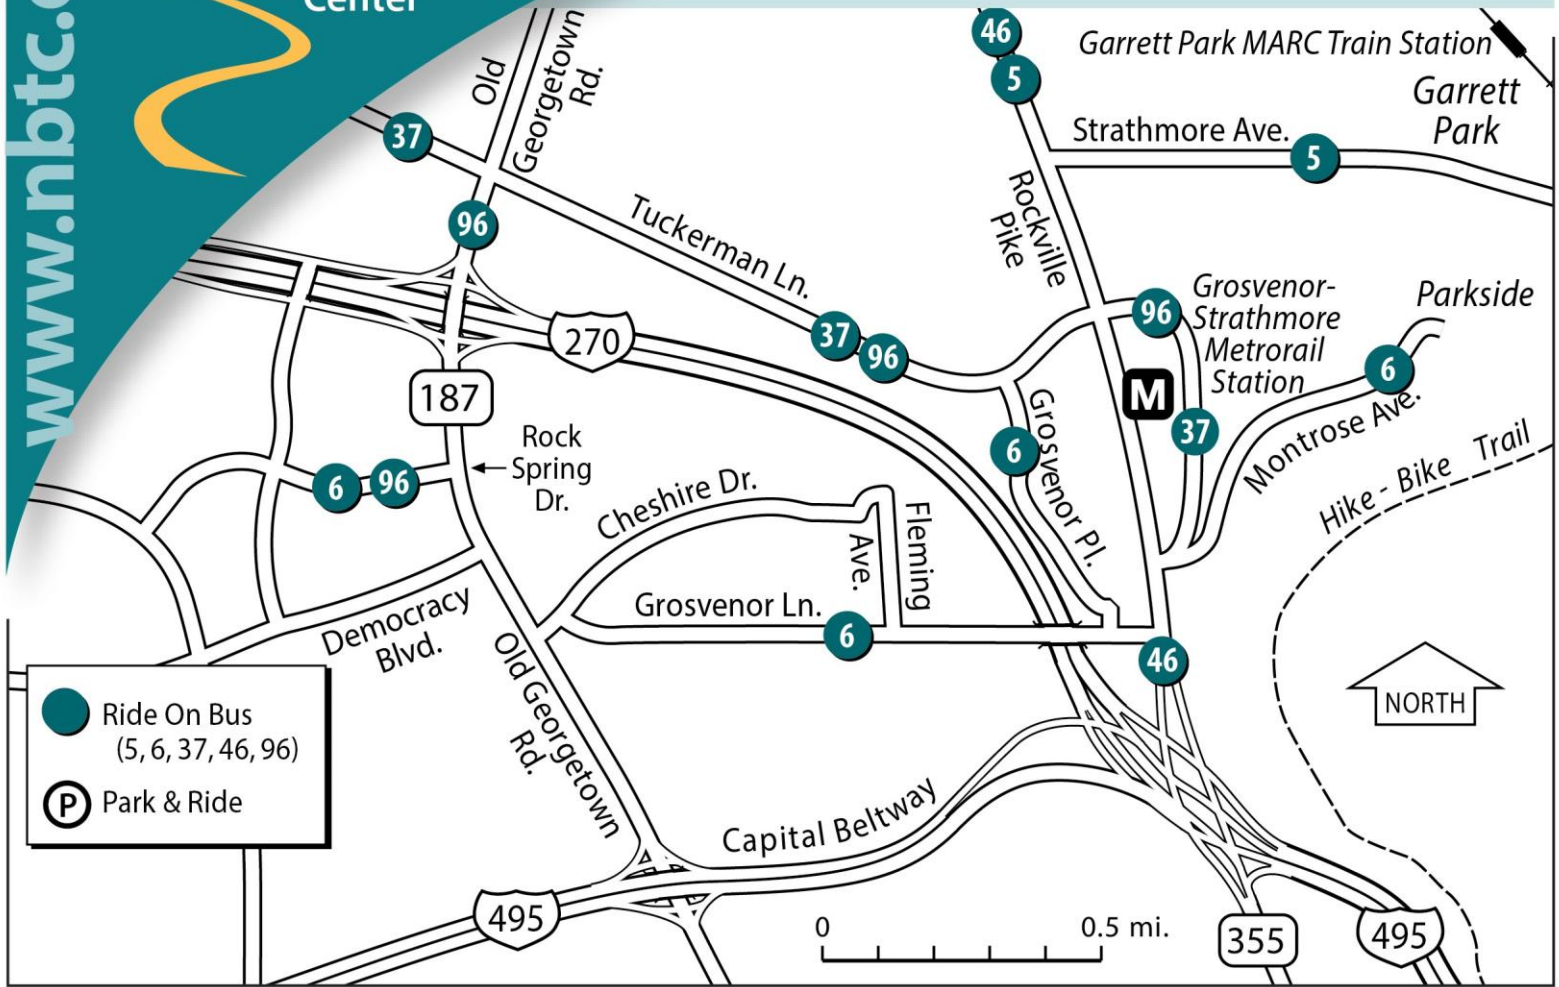

North Bethesda Transportation Center

PUBLIC TRANSIT SERVING GROSVENOR-STRAITHMORE METRO & VICINITY

ROUTE	FREQUENCY	WEEKDAY SERVICE HOURS*	BUS SERVICES INFORMATION
<b>Ride On 5</b>	20-30 minutes	Twinbrook Metro Station • 5:40am-12:55am Silver Spring Metro Station • 5:00am-12:15am	Serves Twinbrook Metro, North Bethesda (formerly White Flint) Metro, Garrett Park, Kensington, and Silver Spring Metro.
<b>Ride On 6</b>	30 minutes	Grosvenor-Strathmore Metro to Westfield Montgomery Mall Transit Center • 5:55am-8:06pm Westfield Montgomery Mall Transit Center to Grosvenor-Strathmore Metro • 6:15am-8:30pm	Serves Parkside/Grosvenor-Strathmore Metro, Tuckerman Lane, Old Georgetown Road, Rock Spring Business Park, and Westfield Montgomery Mall Transit Center.
<b>Ride On 37</b>	30 minutes	Wheaton Metro Station • 5:55am-8:30am & 3:37pm-7:15pm Grosvenor-Strathmore Metro • 6:13am-8:49am & 3:55pm-7:33pm Potomac Comm. Center • 6:05am-9:25am & 3:45pm-7:30pm	Serves Potomac Community Center (Falls Road), Tuckerman Lane, Grosvenor-Strathmore Metro, and Wheaton Metro.
<b>Ride On 46</b>	15-30 minutes	Montgomery College (Rockville) • 5:00am-12:35am Medical Center Metro Station • 5:45am-1:20am	Serves Montgomery College, Rockville Metro, Twinbrook Metro, North Bethesda (formerly White Flint) Metro, Grosvenor-Strathmore Metro, and Medical Center Metro. Very limited service to Shady Grove Metro.