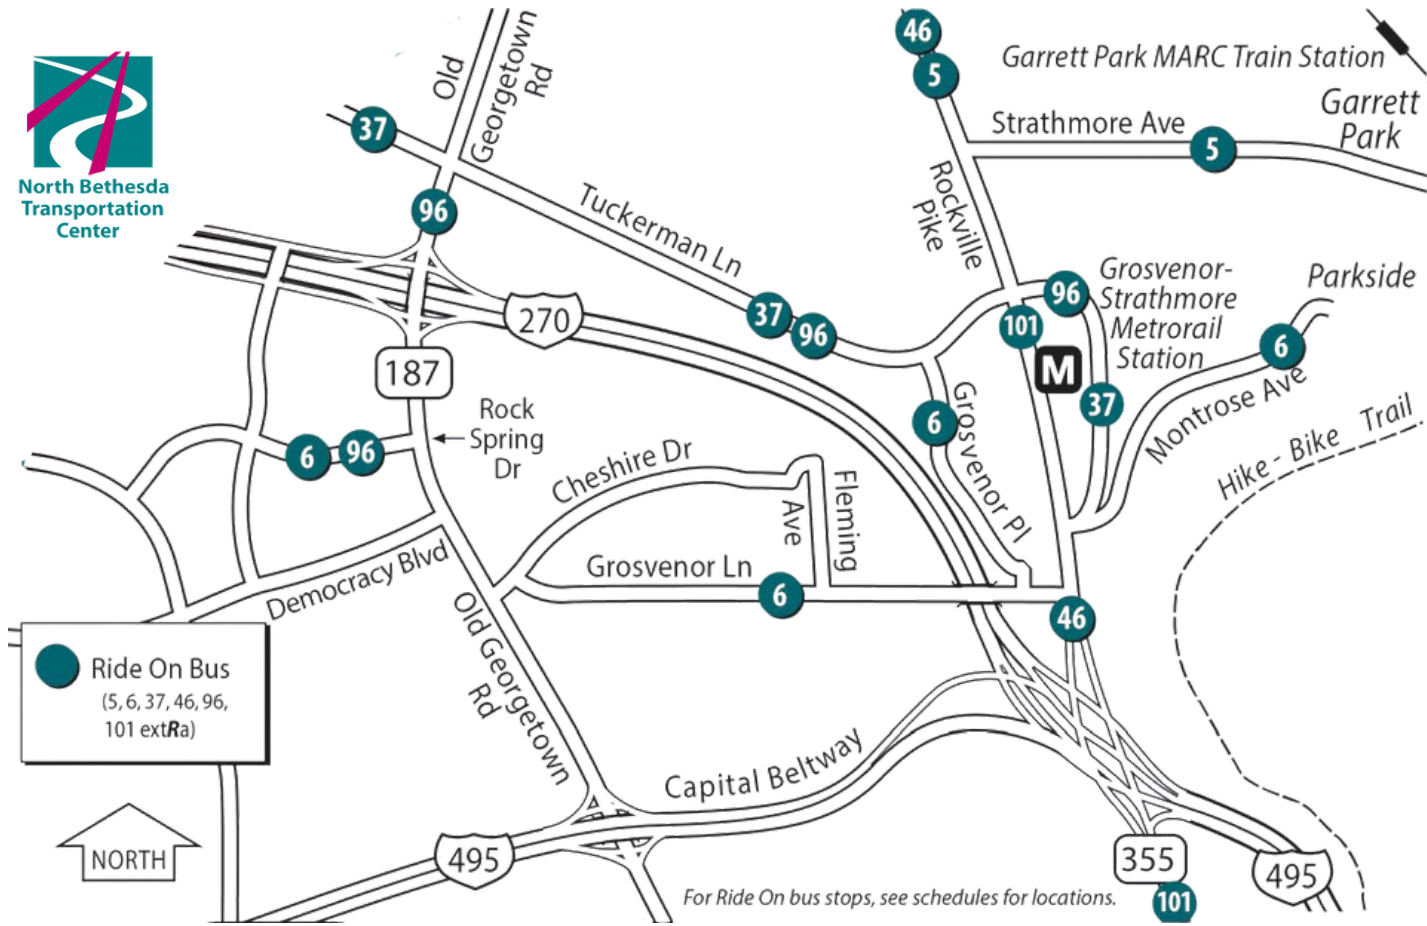

North Bethesda
Transportation
Center

YOUR TICKET TO TRANSPORTATION IN GROSVENOR- STRATHMORE!

RIDE THE RAIL

Grosvenor-Strathmore on the Red Line is the Metrorail station to use!

BOARD THE BUS

Montgomery County Ride On buses 5, 6, 37, 46, 96 and extRa 101 serve the area!

ROUTE	FREQUENCY	SERVICE INFORMATION
Ride On 5	20-30 minutes	Serves Twinbrook Metro, North Bethesda Metro, Garrett Park, Kensington, and Silver Spring Metro.
Ride On 6	30 minutes	Serves Grosvenor-Strathmore Metro, Tuckerman Lane, Old Georgetown Road, Rock Spring Business Park, and Westfield Montgomery Mall Transit Center.
Ride On 37	30 minutes	Serves Potomac Community Center (Falls Road), Tuckerman Lane, Grosvenor-Strathmore Metro, and Wheaton Metro.
Ride On 46	15-30 minutes	Serves Montgomery College, Rockville Metro, Twinbrook Metro, North Bethesda Metro, Grosvenor-Strathmore Metro, and Medical Center Metro.
Ride On 96	10-30 minutes	Serves Grosvenor-Strathmore Metro, Tuckerman Lane, Rock Spring Park, and Westfield Montgomery Mall Transit Center.
Ride On extRa 101	Rush Hour Mon - Fri	Limited stop service along Rockville Pike. Stops include: Lakeforest Transit Center, Summit Ave., Westland Dr., Shady Grove Metro, Montgomery College, Rockville Metro, Edmonston Dr., Templeton Place, Halpine Rd., North Bethesda Metro, Security Ln., Tuckerman Ln., and Medical Center Metro.
Garrett Park MARC Train	Rush Hour Mon - Fri	Commuter rail service, on the Brunswick Line, serves passengers from Martinsburg WV, Frederick and Montgomery counties in Maryland into Washington, DC. The Brunswick Line does not offer midday or weekend service.
Metrorail Red Line	Daily	Serves Montgomery County, via Washington DC, from Shady Grove to Glenmont, including stops in Twinbrook, North Bethesda, and Grosvenor-Strathmore.