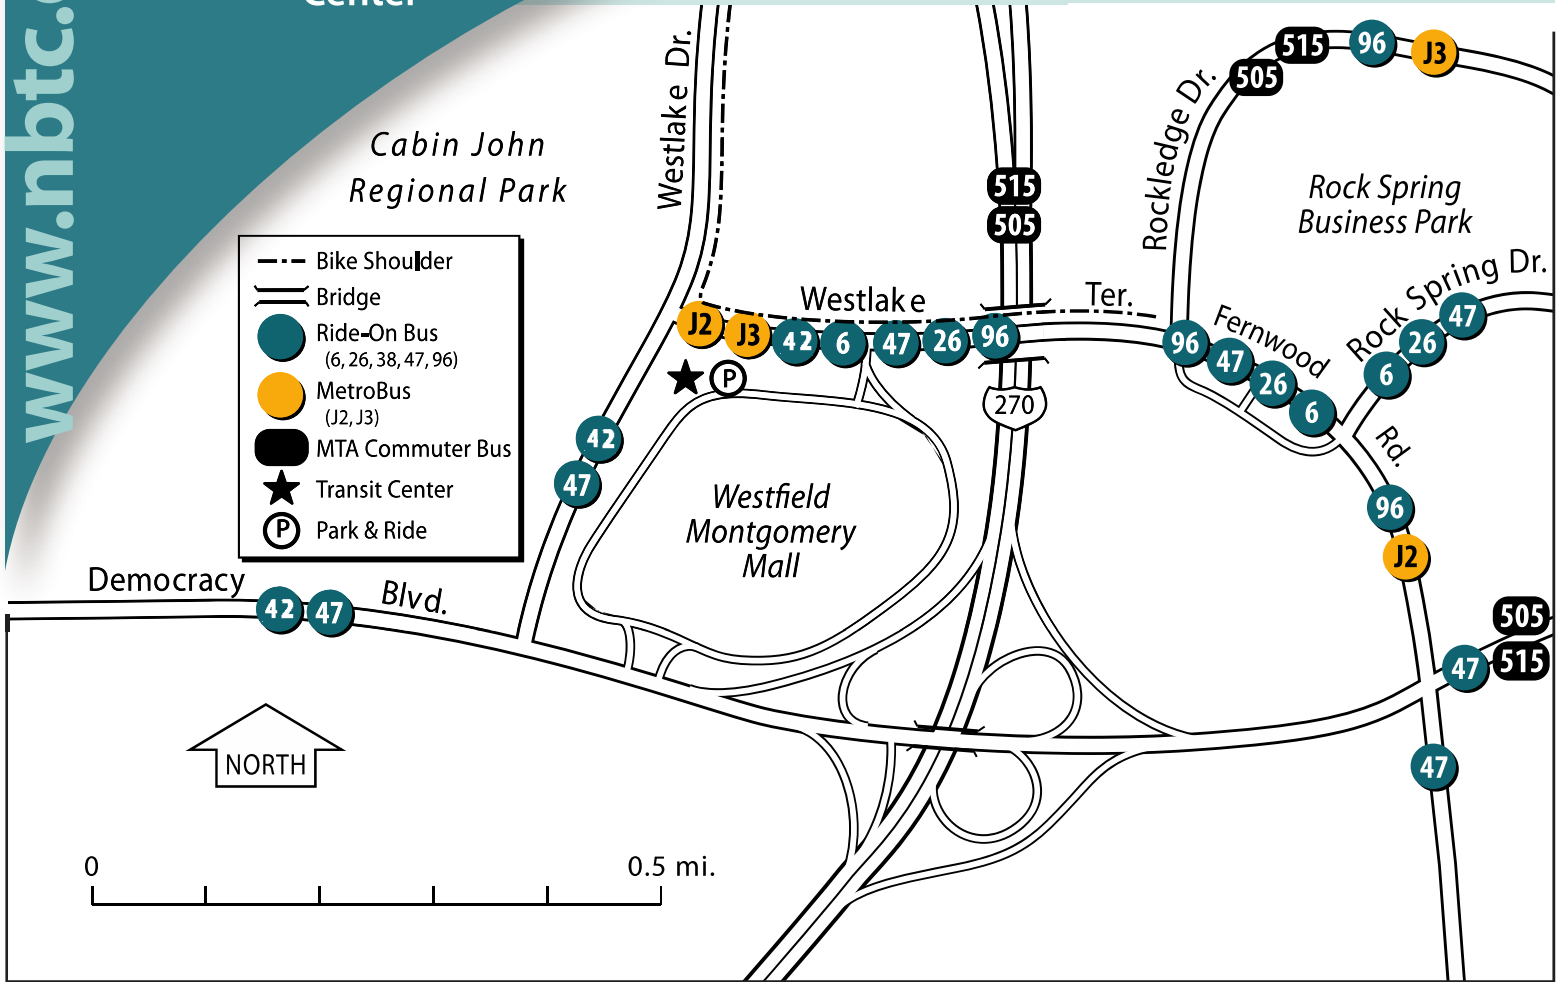

North Bethesda Transportation Center

PUBLIC TRANSIT SERVING WESTFIELD MONTGOMERY MALL

ROUTE	FREQUENCY	WEEKDAY SERVICE HOURS*	BUS SERVICES INFORMATION
Ride On 6	30 minutes	Grosvenor-Strathmore Metro Station • 6:07am-8:08pm Rock Spring Park to Grosvenor-Strathmore Metro • 6:15am-8:19pm	Serves Grosvenor-Strathmore Metro, Tuckerman Lane, Old Georgetown Road, Rock Spring Business Park, and Westfield Montgomery Mall Transit Center.
Ride On 26	20-30 minutes	Glenmont Metro Station • 4:56am-11:17pm Rock Spring Park to Glenmont • 4:27am-12:20am	Serves Westfield Montgomery Mall Transit Center, White Flint Metro, Twinbrook Metro, and Glenmont Metro.
Ride On 42	20-30 minutes	Westfield Montgomery Mall Transit Center • 5:36am-8:20pm White Flint Metro Station • 5:42am-7:42pm	Serves Westfield Montgomery Mall Transit Center, Montrose Road, Tuckerman Lane, and White Flint Metro. Certain trips to Postal Academy.
Ride On 47 <i>(continued on reverse side)</i>	20-30 minutes	Rockville Metro Station • 5:14am-10:10pm Bethesda Metro Station • 5:15am-9:55pm	Serves Rockville Metro, Westfield Montgomery Mall Transit Center, Rockledge Drive, and Bethesda Metro.