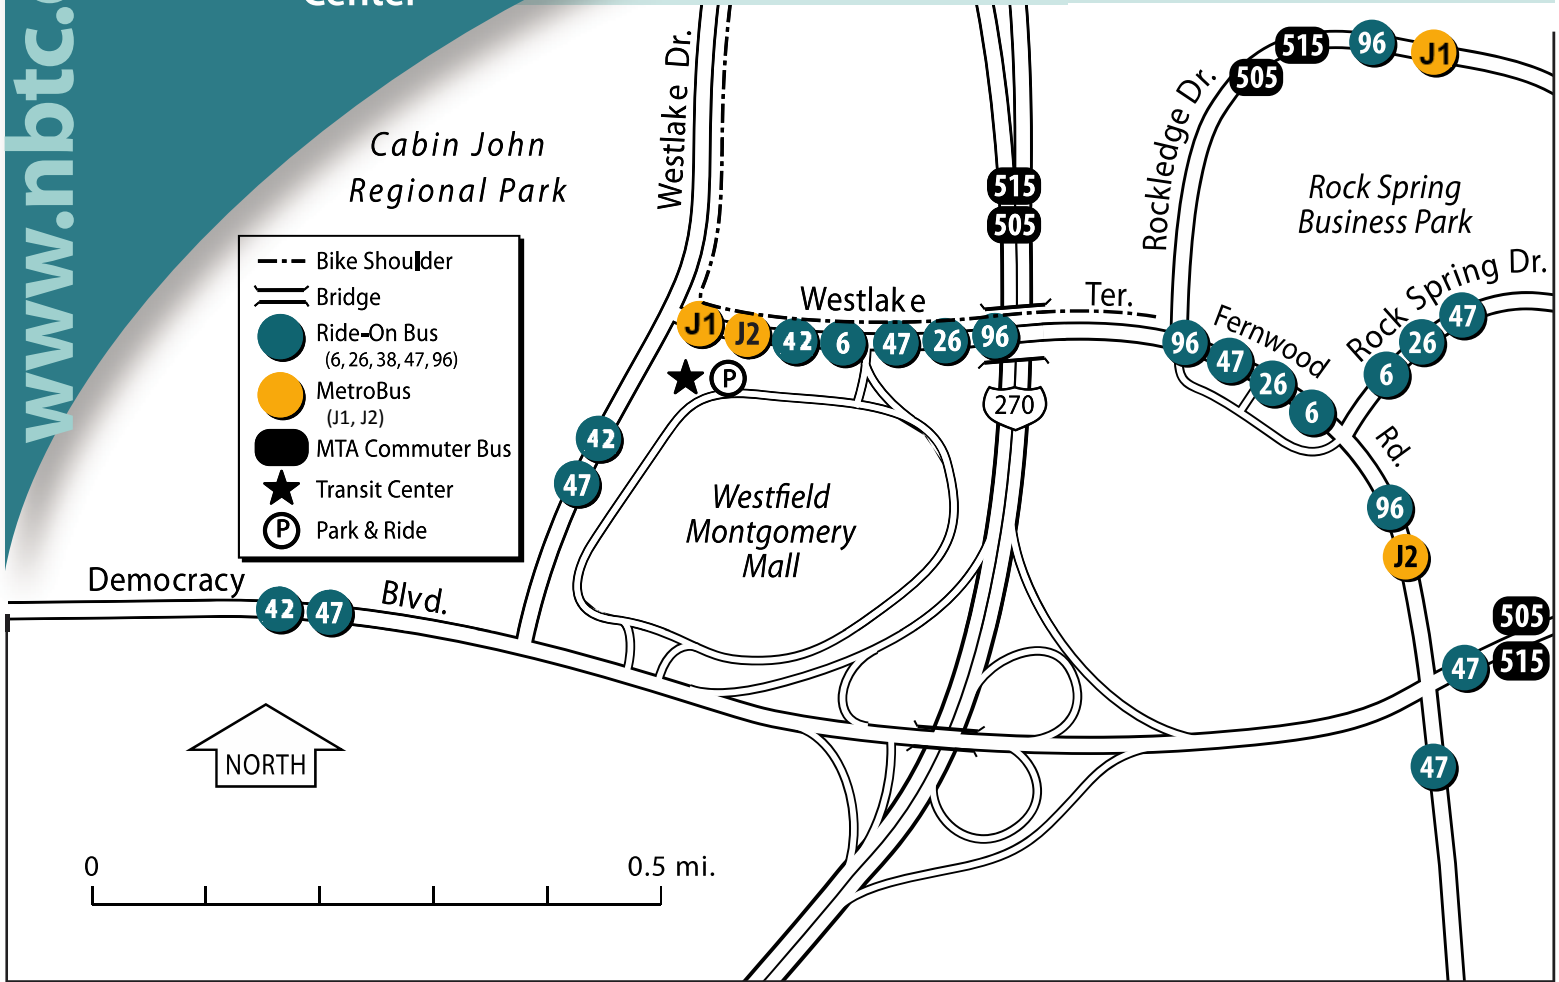

North Bethesda Transportation Center

PUBLIC TRANSIT SERVING WESTFIELD MONTGOMERY MALL

ROUTE	FREQUENCY	WEEKDAY SERVICE HOURS*	BUS SERVICES INFORMATION
Ride On 6	30 minutes	Grosvenor-Strathmore Metro Station • 6:07am-8:08pm Rock Spring Park to Grosvenor-Strathmore Metro • 6:15am-8:19pm	Serves Grosvenor-Strathmore Metro, Tuckerman Lane, Old Georgetown Road, Rock Spring Business Park, and Westfield Montgomery Mall Transit Center.
Ride On 26	20-30 minutes	Glenmont Metro Station • 4:56am-11:17pm Rock Spring Park to Glenmont • 4:27am-12:20am	Serves Westfield Montgomery Mall Transit Center, White Flint Metro, Twinbrook Metro, and Glenmont Metro.
Ride On 42	20-30 minutes	Westfield Montgomery Mall Transit Center • 5:36am-8:20pm White Flint Metro Station • 5:42am-7:42pm	Serves Westfield Montgomery Mall Transit Center, Montrose Road, Tuckerman Lane, and White Flint Metro. Certain trips to Postal Academy.
Ride On 47 <i>(continued on reverse side)</i>	20-30 minutes	Rockville Metro Station • 5:14am-10:10pm Bethesda Metro Station • 5:15am-9:55pm	Serves Rockville Metro, Westfield Montgomery Mall Transit Center, Rockledge Drive, and Bethesda Metro.

*See schedules for specific arrival and departure times and for weekend service available on many routes.