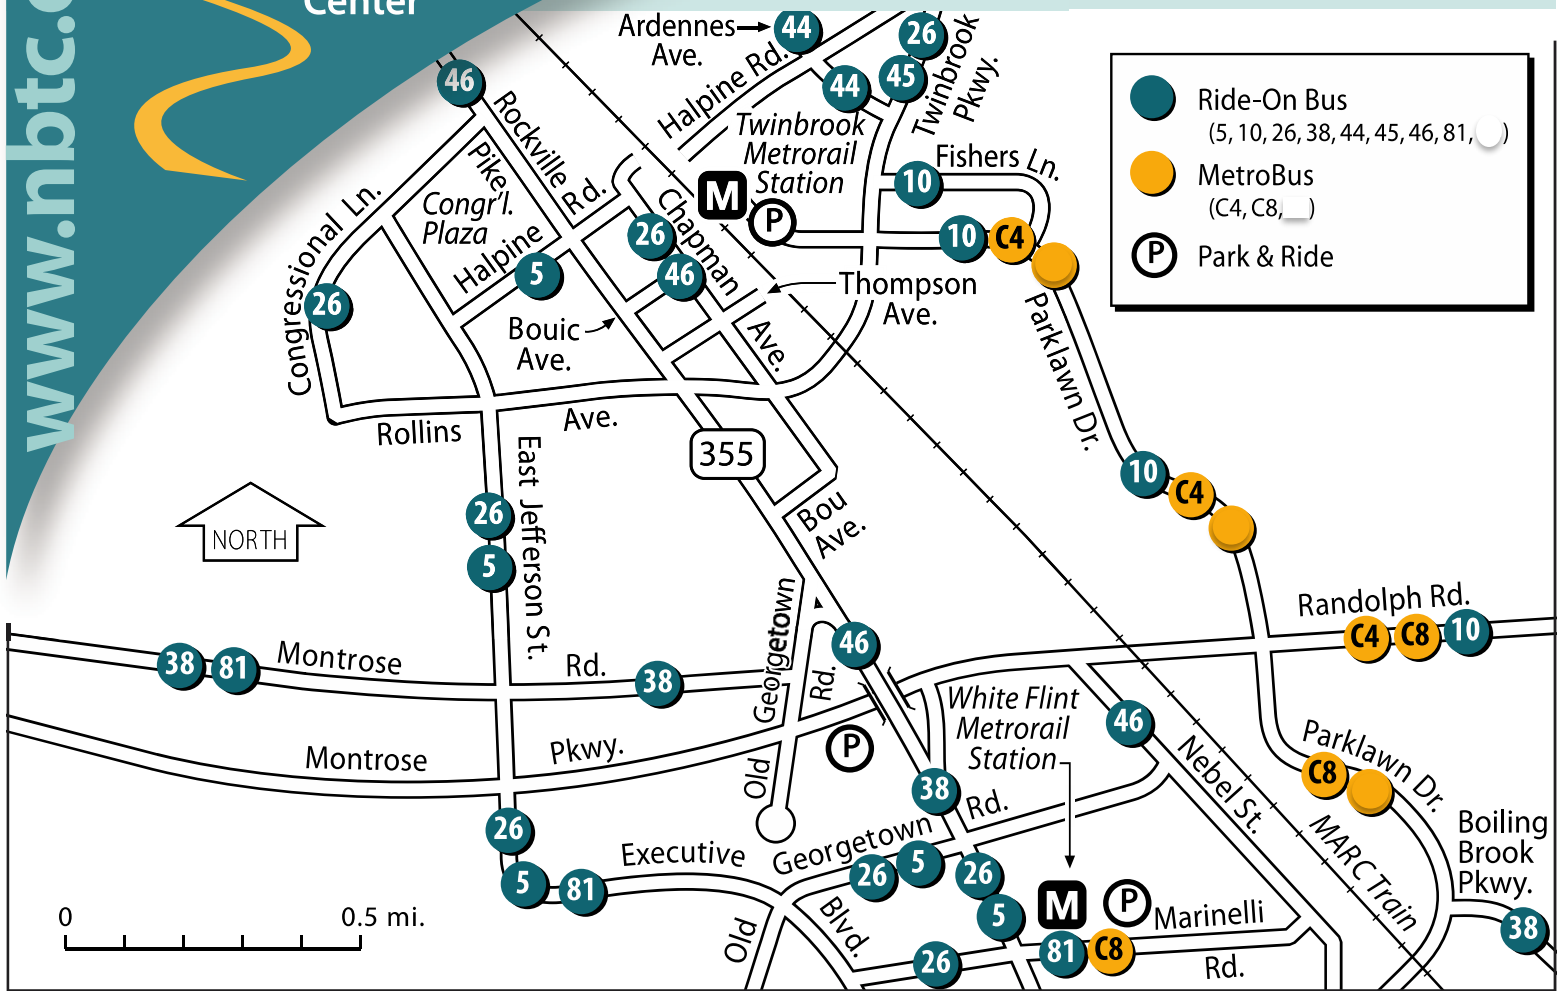

North Bethesda  
Transportation  
Center

PUBLIC TRANSIT SERVING TWINBROOK  
METRO / CONGRESSIONAL PLAZA & VICINITY

ROUTE	FREQUENCY	WEEKDAY SERVICE HOURS*	BUS SERVICES INFORMATION
<b>Ride On 5</b>	20-30 minutes	Twinbrook Metro Station • 5:40am-12:28am Silver Spring Metro Station • 5:00am-11:48pm	Serves Twinbrook Metro, White Flint Metro, Garrett Park, and Silver Spring Metro.
<b>Ride On 10</b>	30 minutes	Twinbrook Metro Station • 5:23am-10:14pm Hillandale • 4:39am-9:45pm	Serves Twinbrook Metro, Parklawn Drive, Randolph Road, Glenmont Metro, Old Columbia Pike, White Oak Center, and Hillandale (New Hampshire Avenue and Powder Mill Road).
<b>Ride On 26</b>	15-30 minutes	Montgomery Mall • 4:27am-12:20am Glenmont Metro Station • 4:56am-11:17pm	Serves Glenmont & White Flint Metro, Twinbrook Metro, and Montgomery Mall Transit Center.
<b>Ride On 38</b>	20-35 minutes	White Flint Metro Station • 5:42am-10:12pm Wheaton Metro Station • 5:11am-9:40pm	Serves Wheaton and White Flint Metro Stations. Midday service diverts to Holiday Park Senior Service Center.